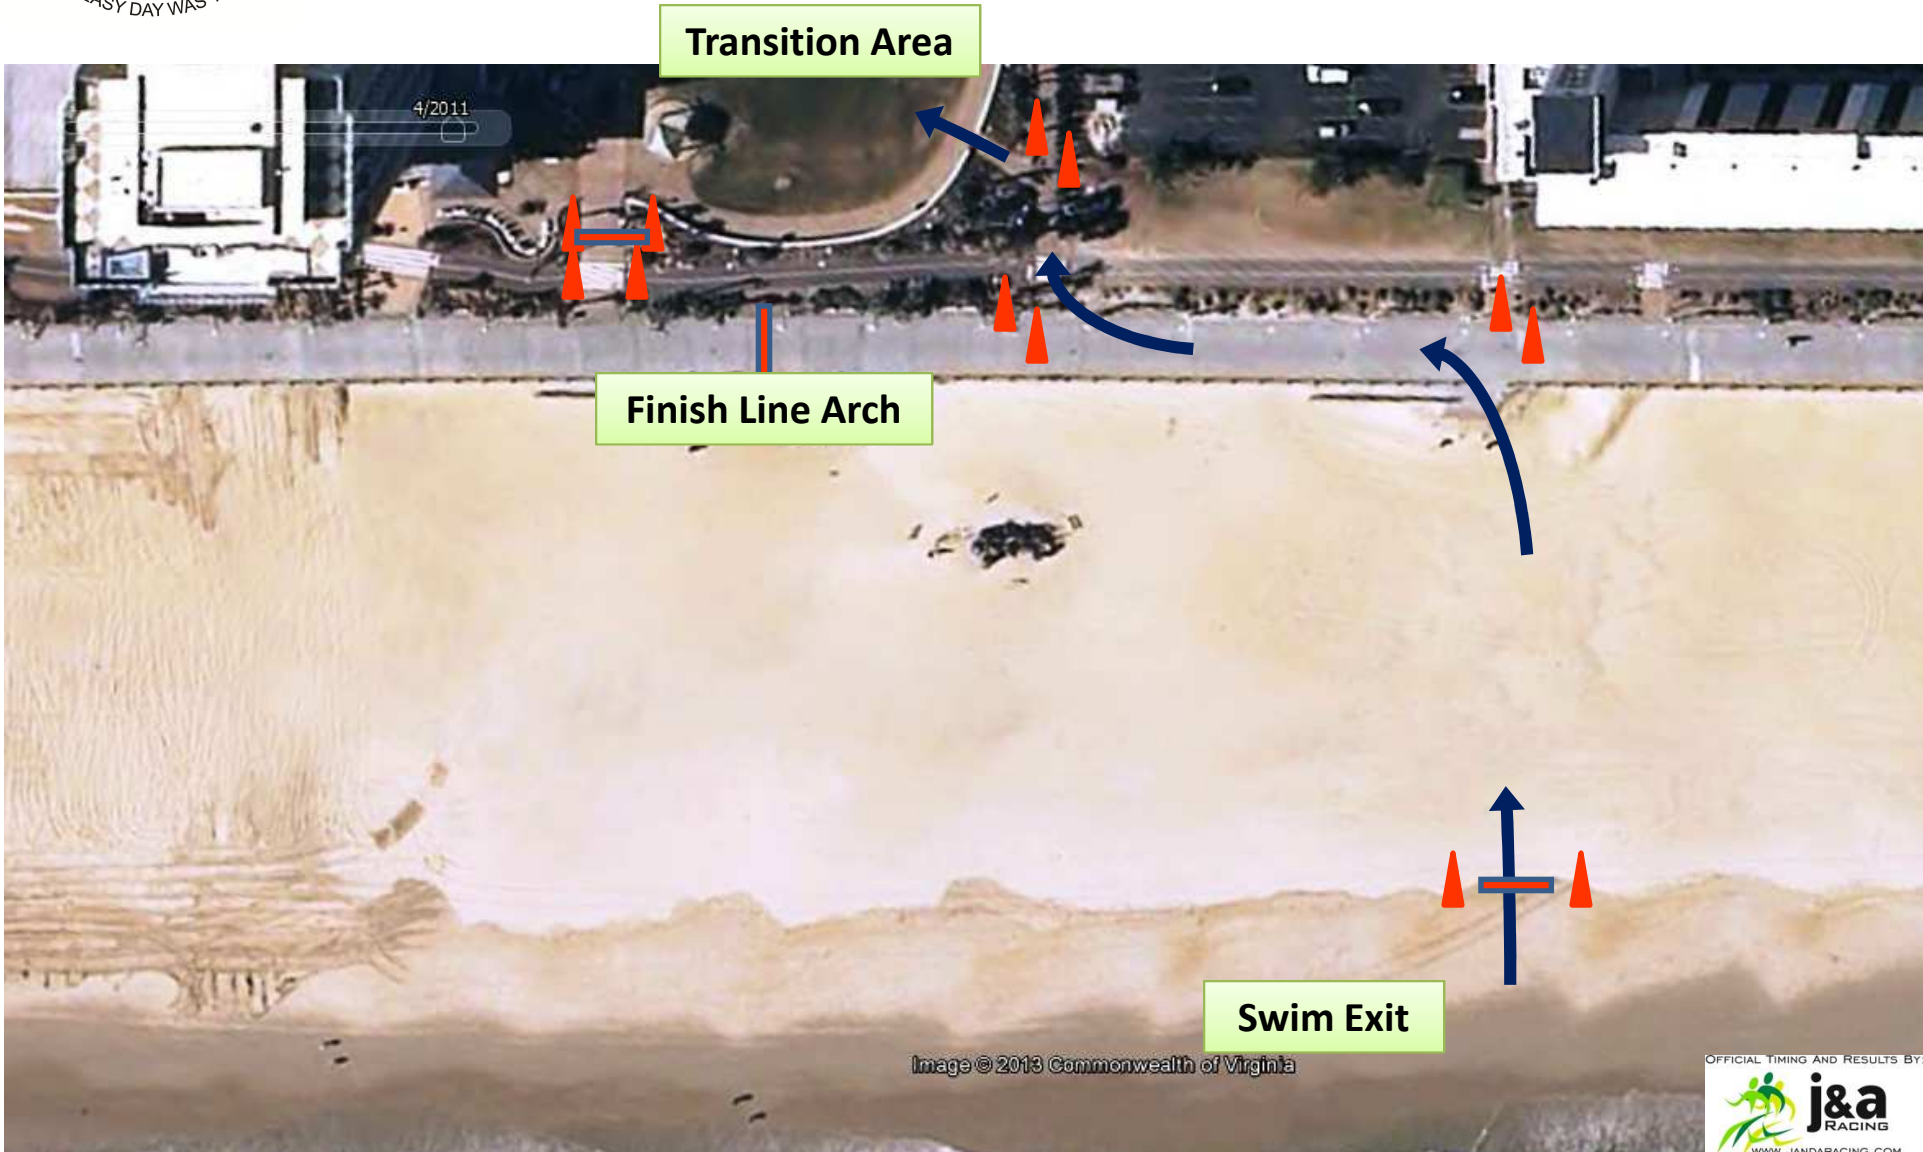

Swim Exit

Transition Area Setup

Neptune Park @ 31st St

Neptune Statue

Finish Line Arch

Run Out

1k Beach Run Start @ 32nd St

Image © 2013 Commonwealth of Virginia

Swim Start @ 23rd St

Swim Exit @ 32nd St

Image © 2013 Commonwealth of Virginia